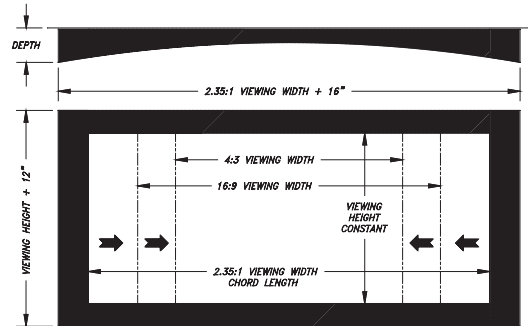

Anamorphic
Widescreen

The Finest Multi-Aspect Vertical Masking System. For Use With All 2.35:1 Anamorphic Lens HD Projection Systems

4K
READY

Widescreen (2.35:1)

HDTV (16:9)

Standard (4:3)

PART NUMBER + SURFACE OPTION + VOLTAGE							1 = 110V OR 2 = 220V		SURFACES				Shipping	
Format	Diagonal	Viewing Area	Overall Dimension	Depth	Curvature	Part Numbers	MSRP (\$)	Dealer Net (\$)	MSRP (\$)	Dealer Net (\$)	MSRP (\$)	Dealer Net (\$)		
EXAMPLE: DFT045-106 <u>SST 1</u>									SilverStar : (SST) SilverStar 3D-P: (3DP)	BriteWhite Opaque: (BO) PearlBrite: (PB)	GreyDove: (GD) SoundScreen: (SS) GreyDove SoundScreen: (GS)	MADE IN USA		
Widescreen (2.35:1) to HDTV (16:9) to Standard (4:3)Format														
2.35:1	115"	45" x 106"											250 lbs.	
16:9	92"	45" x 80"	57" x 121.75"	9.25"	30'	DFT045-106XXX								
4:3	75"	45" x 60"												
2.35:1	129"	50.50" x 118.75"											350 lbs.	
16:9	103"	50.50" x 89.75"	62.50" x 134.75"	10.25"	30'	DFT050-118XXX								
4:3	84"	50.50" x 67"												
2.35:1	138"	54" x 127"											650 lbs.	
16:9	110"	54" x 96"	66" x 143"	9.25"	40'	DFT054-127XXX								
4:3	90"	54" x 72"												
2.35:1	147"	57.50" x 135"											750 lbs.	
16:9	117"	57.50" x 102"	69.50" x 151"	9.75"	40'	DFT057-135XXX								
4:3	96"	57.50" x 77"												
2.35:1	156"	61.25" x 144"											850 lbs.	
16:9	125"	61.25" x 109.25"	73.25" x 160"	10.50"	40'	DFT061-144XXX								
4:3	102"	61.25" x 81.75"												
2.35:1	181"	71" x 166.50"											1000 lbs.	
16:9	144"	71" x 126.25"	82.75" x 182.50"	12.50"	40'	DFT070-166XXX								
4:3	118"	71" x 94.25"												

CONTACT YOUR ACCOUNT
MANAGER FOR PRICES

All measurements are nominal

Custom sizes and formats are available upon request

SoundScreen surface comes standard with black SoundScreen liner

For assistance on selecting the proper Vision X product, contact a Vutec Account Manager at (954) 545-9000 Prices subject to change without prior notice