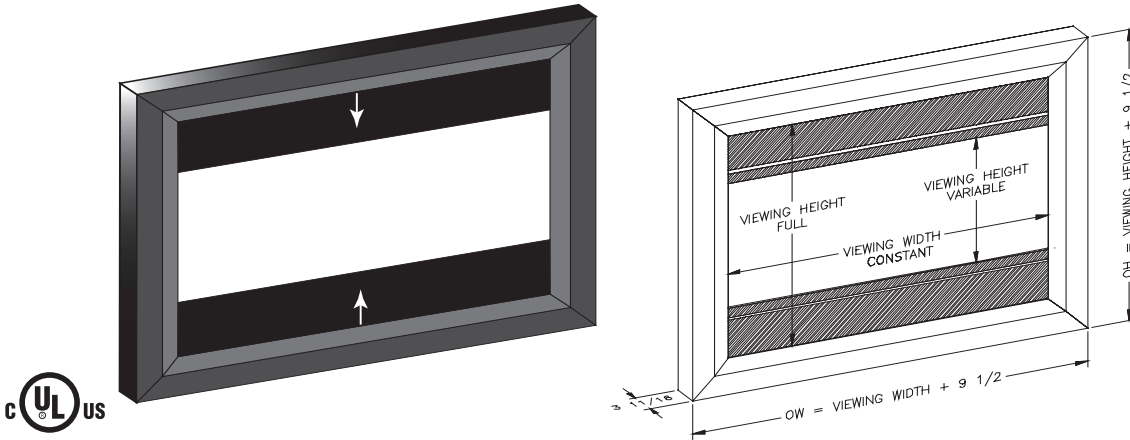

**Features:**

- » Aspect ratios (4:3 / 16:9 / 1.85:1 / 2.35:1/2.40:1) and complete closure when not in use
- » Can be retro fitted into existing rear screen applications
- » 1/8 Fusion HD screen thickness available
- » Includes key pad control
- » Shipped fully assembled
- » Custom 4 1/4" wide beveled outer frame 1" overhanging trim to hide cutout
- » Built-in intelligent motor control system (included)
- » Optional IR interface (01-IR6)
- » 5 year warranty

Outstanding Image Quality and Clarity in Rear Projection

PART NUMBER + VOLTAGE					SURFACE		MADE IN USA
EXAMPLE: XFHR045-080 <b>RV 1</b>					Rear Vu: (RV)		
Format	Diagonal	Viewing Area	Overall Dimension	Part Numbers	MSRP (\$)	Dealer Net (\$)	Shipping
16:9 HDTV to Widescreen (2.35:1 & 2.40:1) Format							
16:9	92"	45" x 80"					
2.35:1	87"	34" x 80"	54.50" x 89.50"	XFHR045-080 <b>RVX</b>			250 lbs.
2.40:1	86"	33" x 80"					
16:9	103"	50.50" x 89.75"					
2.35:1	98"	38" x 89.75"	60" x 99.25"	XFHR050-089 <b>RVX</b>			250 lbs.
2.40:1	97"	37.50" x 89.75"					
16:9	110"	54" x 96"					
2.35:1	105"	41" x 96"	63.50" x 105.50"	XFHR054-096 <b>RVX</b>			250 lbs.
2.40:1	104"	40" x 96"					
16:9	123"	60" x 107"					
2.35:1	116"	45.50" x 107"	69.50" x 116.50"	XFHR060-107 <b>RVX</b>			400 lbs.
2.40:1	115"	44.50" x 107"					
16:9	144"	70.50" x 125.50"					
2.35:1	137"	53.50" x 125.50"	73.25" x 160"	XFHR070-125 <b>RVX</b>			850 lbs.
2.40:1	136"	52.25" x 125.50"					
16:9	151.50"	74.25" x 132"					
2.35:1	143.50"	56.25" x 132"	86.25" x 148"	XFHR074-132 <b>RVX</b>			900 lbs.
2.40:1	143"	55" x 132"					