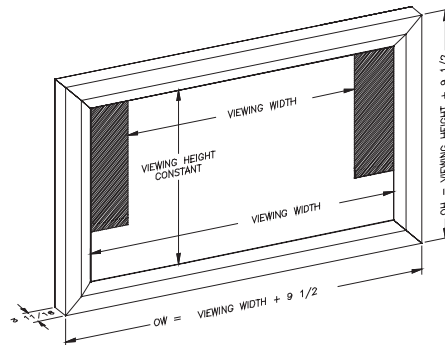

Fixed Vertical Masking Wall Screen

VISION X® FV

Features:

- » Choice of preset aspect ratios Widescreen (2.35:1) / HDTV (16:9) or HDTV (16:9) / Standard (4:3)
- » 4 3/4" wide beveled black velvet finished frame
- » Vertical masking panels descend from top
- » Precision mask to screen
- » Includes Decora wall switch
- » Includes 12V Relay (01-R12V-U or 01-R515V-U2) pg 38
- » Interfaces with all A/V control systems
- » Product shipped assembled, subject to customer request for shipment to arrive disassembled
- » 5 year warranty

Designed for Native Widescreen (2.35:1) Format HD Projectors with Anamorphic Lens

PART NUMBER + SURFACE OPTION + VOLTAGE					1 = 110V OR 2 = 220V		SURFACES			SHIPPING							
Format	Diagonal	Viewing Area	Overall Dimension	Part Numbers	MSRP ($)	Dealer Net ($)	MSRP ($)	Dealer Net ($)	MSRP ($)		Dealer Net ($)						
EXAMPLE: XFV045-105 SST 1					SilverStar: (SST)		BriteWhite Opaque: (BO) PearlBrite: (PB) GreyDove: (GD)		SoundScreen:(SS) GreyDove SoundScreen: (GS)								
Widescreen (2.35:1) to HDTV (16:9) Format					CONTACT YOUR ACCOUNT MANAGER FOR PRICES												
2.35:1	115"	45" x 105.75"	54.50" x 115.25"	XFV045-105XXX												250 lbs	
16:9	92"	45" x 80"														600 lbs	
2.35:1	129"	50.50" x 118.75"	60" X 128.25"	XFV050-118XXX												650 lbs	
16:9	103"	50.50" x 89.75"														800 lbs	
2.35:1	138"	54" x 127"	63.50" X 136.50"	XFV054-127XXX													
16:9	110"	54" x 96"															
2.35:1	153"	60" x 141"	69.50" x 150.50"	XFV060-141XXX													
16:9	123"	60" x 107"															
HDTV (16:9) to Standard (4:3) Format											CONTACT YOUR ACCOUNT MANAGER FOR PRICES						
16:9	92"	45" x 80"	54.50" x 89.50"	XFV045-080XXX						350 lbs							
4:3	75"	45" x 60"								350 lbs							
16:9	103"	50.50" x 89.75"	60" x 99.25"	XFV050-089XXX						350 lbs							
4:3	84"	50.50" x 67.25"								650 lbs							
16:9	110"	54" x 96"	63.50" x 105.50"	XFV054-096XXX						800 lbs.							
4:3	90"	54" x 72"															
16:9	123"	60" x 107"	69.50" x 116.50"	XFV060-107XXX													
4:3	100"	60" x 80"															
16:9	144"	70.50" x 125.50"	80.50" x 135"	XFV070-125XXX													
4:3	117"	70.50" x 94"															

All measurements are nominal

Custom sizes and formats are available upon request

SoundScreen surface comes standard with black SoundScreen liner

For assistance on selecting the proper Vision X product, contact a Vutec Account Manager at (954) 545-9000 Prices subject to change without prior notice

Learn more at www.visionxscreen.com