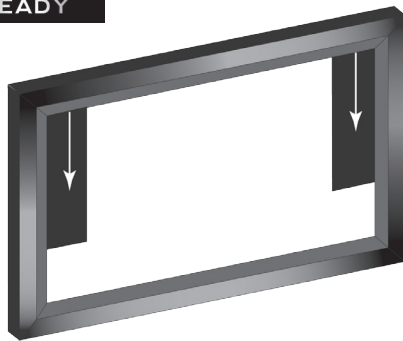

Fixed Vertical Masking Wall Screen

VISION X® FV

Features:

- » Choice of preset aspect ratios Widescreen (2.35:1) / HDTV (16:9) or HDTV (16:9) / Standard (4:3)
- » 4 3/4" wide beveled black velvet finished frame
- » Vertical masking panels descend from top
- » Precision mask to screen
- » Includes Decora wall switch
- » Includes 12V Relay (01-R12V-U or 01-R515V-U2) pg 38
- » Interfaces with all A/V control systems
- » Product shipped assembled, subject to customer request for shipment to arrive disassembled
- » 5 year warranty

Designed for Native Widescreen (2.35:1) Format HD Projectors with Anamorphic Lens

PART NUMBER + SURFACE OPTION + VOLTAGE					1 = 110V OR 2 = 220V		SURFACES			SHIPPING							
Format	Diagonal	Viewing Area	Overall Dimension	Part Numbers	MSRP ($)	Dealer Net ($)	MSRP ($)	Dealer Net ($)	MSRP ($)		Dealer Net ($)						
EXAMPLE: XFV045-105 SST 1					SilverStar: (SST)		BriteWhite Opaque: (BO) PearlBrite: (PB) GreyDove: (GD)		SoundScreen:(SS) GreyDove SoundScreen: (GS)								
Widescreen (2.35:1) to HDTV (16:9) Format					CONTACT YOUR ACCOUNT MANAGER FOR PRICES												
2.35:1	115"	45" x 105.75"	54.50" x 115.25"	XFV045-105XXX												250 lbs	
16:9	92"	45" x 80"														600 lbs	
2.35:1	129"	50.50" x 118.75"	60" X 128.25"	XFV050-118XXX												650 lbs	
16:9	103"	50.50" x 89.75"														800 lbs	
2.35:1	138"	54" x 127"	63.50" X 136.50"	XFV054-127XXX													
16:9	110"	54" x 96"															
2.35:1	153"	60" x 141"	69.50" x 150.50"	XFV060-141XXX													
16:9	123"	60" x 107"															
HDTV (16:9) to Standard (4:3) Format											CONTACT YOUR ACCOUNT MANAGER FOR PRICES						
16:9	92"	45" x 80"	54.50" x 89.50"	XFV045-080XXX						350 lbs							
4:3	75"	45" x 60"								350 lbs							
16:9	103"	50.50" x 89.75"	60" x 99.25"	XFV050-089XXX						350 lbs							
4:3	84"	50.50" x 67.25"								650 lbs							
16:9	110"	54" x 96"	63.50" x 105.50"	XFV054-096XXX						800 lbs.							
4:3	90"	54" x 72"															
16:9	123"	60" x 107"	69.50" x 116.50"	XFV060-107XXX													
4:3	100"	60" x 80"															
16:9	144"	70.50" x 125.50"	80.50" x 135"	XFV070-125XXX													
4:3	117"	70.50" x 94"															

All measurements are nominal

Custom sizes and formats are available upon request

SoundScreen surface comes standard with black SoundScreen liner

For assistance on selecting the proper Vision X product, contact a Vutec Account Manager at (954) 545-9000 Prices subject to change without prior notice

Learn more at www.visionxscreen.com