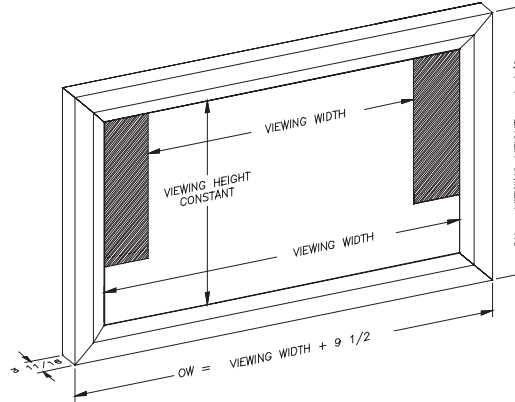

Rear Projection Screen with Vertical Masking

VISION XFVR

Features:

- » Aspect ratios (2.35:1 / 16:9)
- » Can be controlled by IR, RF or 12 volt relay
- » Custom 4 1/4" wide beveled outer frame 1" overhanging trim to hide cutout
- » 1/8 Fusion HD screen thickness available
- » Includes Decora switch
- » Can be retro fitted into existing rear screen applications
- » Shipped fully assembled for ease of installation
- » 5 year warranty

Outstanding Image Quality and Clarity in Rear Projection

Anamorphic
Widescreen

4K
READY

PART NUMBER + VOLTAGE					SURFACE		Shipping
EXAMPLE: XFVR045-105 RV 1					Rear Vu: (RV)		
Format	Diagonal	Viewing Area	Overall Dimension	Part Numbers	MSRP (\$)	Dealer Net (\$)	Shipping
Widescreen (2.35:1) to HDTV (16:9) Format							
2.35:1	115"	45" x 105.75"	54.50" x 89.50"	XFVR045-105 RVX	CONTACT YOUR ACCOUNT MANAGER FOR PRICES		250 lbs.
16:9	92"	45" x 80"					600 lbs.
2.35:1	129"	50.50" x 118.75"	60" x 99.25"	XFVR050-118 RVX			650 lbs.
16:9	103"	50.50" x 89.75"					800 lbs.
2.35:1	138"	54" X 127"	63.50" x 136.50"	XFVR054-127 RVX			
16:9	110"	54" x 96"					
2.35:1	153"	60" x 141"	69.50" x 150.50"	XFVR060-141 RVX			
16:9	123"	60" x 107"					
HDTV (16:9) to Standard (4:3) Format							
16:9	92"	45" x 80"	54.50" x 89.50"	XFVR045-080 RVX	CONTACT YOUR ACCOUNT MANAGER FOR PRICES		350 lbs.
4:3	75"	45" x 80"					350 lbs.
16:9	103"	50.50" x 89.75"	60" x 99.25"	XFVR050-089 RVX			350 lbs.
4:3	84"	50.50" x 67.25"					650 lbs.
16:9	110"	54" x 96"	63.50" x 105.50"	XFVR054-096 RVX			
4:3	90"	54" x 72"					
16:9	123"	60" x 107"	69.50" x 116.50"	XFVR060-107 RVX			
4:3	100"	60" x 80"					
16:9	144"	70.50 x 125.50"	80.50" x 152"	XFVR070-125 RVX			
4:3	117"	70.50 x 94"					