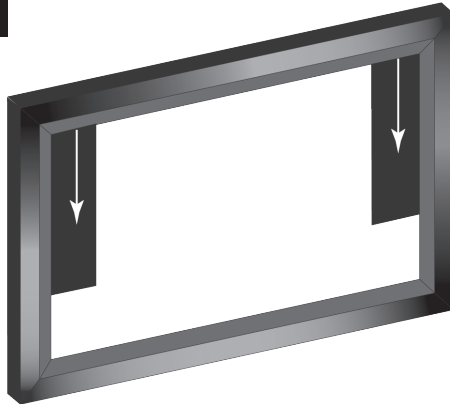

Rear Projection Screen with Vertical Masking

VISION XFVR

Features:

- » Aspect ratios (2.35:1 / 16:9)
- » Can be controlled by IR, RF or 12 volt relay
- » Custom 4 1/4" wide beveled outer frame 1" overhanging trim to hide cutout
- » 1/8 Fusion HD screen thickness available
- » Includes Decora switch
- » Can be retro fitted into existing rear screen applications
- » Shipped fully assembled for ease of installation
- » 5 year warranty

Outstanding Image Quality and Clarity in Rear Projection

Anamorphic
Widescreen

4K
READY

PART NUMBER + VOLTAGE					SURFACE		Shipping
EXAMPLE: XFVR045-105 RV 1					Rear Vu: (RV)		
Format	Diagonal	Viewing Area	Overall Dimension	Part Numbers	MSRP (\$)	Dealer Net (\$)	Shipping
Widescreen (2.35:1) to HDTV (16:9) Format							
2.35:1	115"	45" x 105.75"	54.50" x 89.50"	XFVR045-105 RVX	CONTACT YOUR ACCOUNT MANAGER FOR PRICES		250 lbs.
16:9	92"	45" x 80"					600 lbs.
2.35:1	129"	50.50" x 118.75"	60" x 99.25"	XFVR050-118 RVX			650 lbs.
16:9	103"	50.50" x 89.75"					800 lbs.
2.35:1	138"	54" X 127"	63.50" x 136.50"	XFVR054-127 RVX			
16:9	110"	54" x 96"					
2.35:1	153"	60" x 141"	69.50" x 150.50"	XFVR060-141 RVX			
16:9	123"	60" x 107"					
HDTV (16:9) to Standard (4:3) Format							
16:9	92"	45" x 80"	54.50" x 89.50"	XFVR045-080 RVX	CONTACT YOUR ACCOUNT MANAGER FOR PRICES		350 lbs.
4:3	75"	45" x 80"					350 lbs.
16:9	103"	50.50" x 89.75"	60" x 99.25"	XFVR050-089 RVX			350 lbs.
4:3	84"	50.50" x 67.25"					650 lbs.
16:9	110"	54" x 96"	63.50" x 105.50"	XFVR054-096 RVX			
4:3	90"	54" x 72"					
16:9	123"	60" x 107"	69.50" x 116.50"	XFVR060-107 RVX			
4:3	100"	60" x 80"					
16:9	144"	70.50 x 125.50"	80.50" x 152"	XFVR070-125 RVX			
4:3	117"	70.50 x 94"					