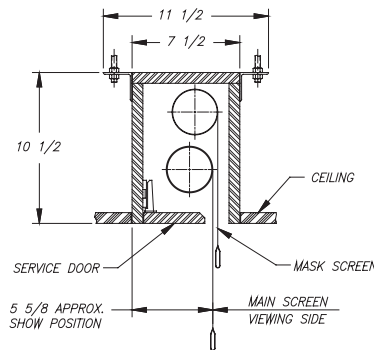

**Features:**

- » Designed for native 16:9 projectors
- » Constant width
- » Front Roll Deploy masking features precise mask to screen surface tolerances
- » MDF housing with a choice of black or white mica finishes
- » Acoustical dampening for silent operation DDR™ (Dual Dampened Roller)
- » Built-in intelligent motor control system
- » Includes 6-button keypad
- » Optional IR interface (01-IR6)
- » Standard with 12" black leader
- » Trim kit included
- » Additional leader available upon request
- » 5 year warranty

The Vision XM-II is an In-Ceiling, Multi-Aspect Ratio Masking Screen for Multi-Purpose A/V Media Rooms

PART NUMBER + SURFACE OPTION + VOLTAGE					SURFACES		Shipping		
EXAMPLE: XM2045-080 PRB 1					1 = 110V OR 2 = 220V		MADE IN USA		
Format	Diagonal	Viewing Area	Overall Dimension	Part Numbers	Housing Color Black: (B) White: (W) Custom: (C)	MSRP (\$)	Dealer Net (\$)	MSRP (\$)	Dealer Net (\$)
HDTV (16:9) to (1.85:1) to Widescreen (2.35:1, 2.40:1) Format									
16:9	92"	45" x 80"	96"	XM2045-080XXX	B/W/C	CONTACT YOUR ACCOUNT MANAGER FOR PRICES			235 lbs.
1.85:1	91"	43.25" x 80"							
2.35:1	87"	34" x 80"							
2.40:1	86.75"	33.25" x 80"							
16:9	103"	50.50" x 89.75"	105.75"	XM2050-089XXX	B/W/C				250 lbs.
1.85:1	102"	48.50" x 89.75"							
2.35:1	97.50"	38.25" x 89.75"							
2.40:1	97"	37.5" x 89.75"							
16:9	110"	54" x 96"	112"	XM2054-096XXX	B/W/C				278 lbs.
1.85:1	109"	52" x 96"							
2.35:1	104.50"	41" x 96"							
2.40:1	104"	40" x 96"							
16:9	123"	60" x 107"	123"	XM2060-107XXX	B/W/C				208 lbs.
1.85:1	122"	58" x 107"							
2.35:1	116.50"	45.50" x 107"							
2.40:1	116"	44.50" x 107"							
16:9	133"	65" x 116"	132"	XM2065-116XXX	B/W/C				318 lbs.
1.85:1	132"	62.25" x 116"							
2.35:1	126"	49" x 116"							
2.40:1	125.50"	48.25" x 116"							
16:9	147"	72" x 128"	144"	XM2072-128XXX	B/W/C				341 lbs.
1.85:1	146"	69" x 128"							
2.35:1	139"	54.50" x 128"							
2.40:1	138.50"	53.25" x 128"							