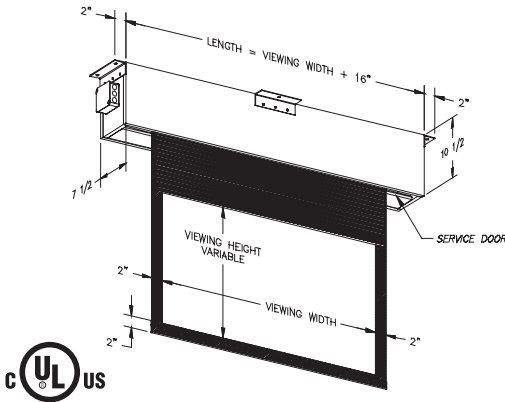

**Features:**

- » Designed for native 16:9 projectors
- » Constant width
- » Front Roll Deploy masking features precise mask to screen surface tolerances
- » MDF housing with a choice of black or white mica finishes
- » Acoustical dampening for silent operation DDR™ (Dual Dampened Roller)
- » Built-in intelligent motor control system
- » Includes 6-button keypad
- » Optional IR interface (01-IR6)
- » Standard with 12" black leader
- » Trim kit included
- » Additional leader available upon request
- » 5 year warranty

The Vision XM-II is an In-Ceiling, Multi-Aspect Ratio Masking Screen for Multi-Purpose A/V Media Rooms

PART NUMBER + SURFACE OPTION + VOLTAGE					SURFACES		Shipping		
EXAMPLE: XM2045-080 PRB 1					1 = 110V OR 2 = 220V		MADE IN USA		
Format	Diagonal	Viewing Area	Overall Dimension	Part Numbers	Housing Color Black: (B) White: (W) Custom: (C)	MSRP (\$)	Dealer Net (\$)	MSRP (\$)	Dealer Net (\$)
HDTV (16:9) to (1.85:1) to Widescreen (2.35:1, 2.40:1) Format									
16:9	92"	45" x 80"	96"	XM2045-080XXX	B/W/C	CONTACT YOUR ACCOUNT MANAGER FOR PRICES			235 lbs.
1.85:1	91"	43.25" x 80"							
2.35:1	87"	34" x 80"							
2.40:1	86.75"	33.25" x 80"							
16:9	103"	50.50" x 89.75"	105.75"	XM2050-089XXX	B/W/C				250 lbs.
1.85:1	102"	48.50" x 89.75"							
2.35:1	97.50"	38.25" x 89.75"							
2.40:1	97"	37.5" x 89.75"							
16:9	110"	54" x 96"	112"	XM2054-096XXX	B/W/C				278 lbs.
1.85:1	109"	52" x 96"							
2.35:1	104.50"	41" x 96"							
2.40:1	104"	40" x 96"							
16:9	123"	60" x 107"	123"	XM2060-107XXX	B/W/C				208 lbs.
1.85:1	122"	58" x 107"							
2.35:1	116.50"	45.50" x 107"							
2.40:1	116"	44.50" x 107"							
16:9	133"	65" x 116"	132"	XM2065-116XXX	B/W/C				318 lbs.
1.85:1	132"	62.25" x 116"							
2.35:1	126"	49" x 116"							
2.40:1	125.50"	48.25" x 116"							
16:9	147"	72" x 128"	144"	XM2072-128XXX	B/W/C				341 lbs.
1.85:1	146"	69" x 128"							
2.35:1	139"	54.50" x 128"							
2.40:1	138.50"	53.25" x 128"							